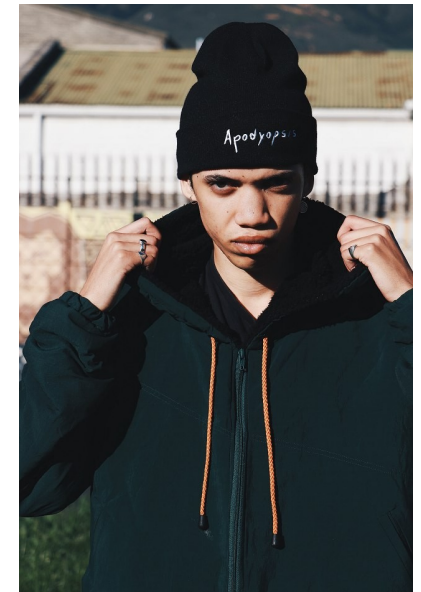

## CALEB WILLOUGHBY

HEIGHT 185CM/6'1" CHEST 95CM/37.5" WAIST 76CM/30"  
COLLAR 36CM/14" SHOE 43 EU/9.5 US/9 UK HAIR BROWN  
EYES BROWN