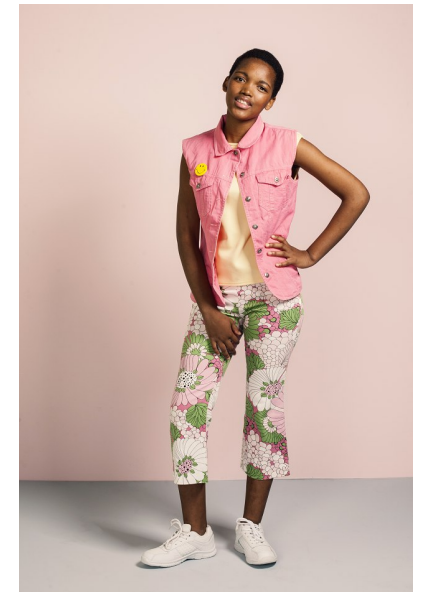

LILITHA MBEKI

HEIGHT 170CM/5'7" BUST 89CM/35" WAIST 69CM/27" HIPS 98CM/38.5"
DRESS 36-38 EU/6-8 US/8-10 UK SHOE 38.5 EU/7.5 US/5.5 UK
HAIR BLACK EYES BROWN

My friend Ned

112 New Church Street, Tamboerskoof, 8001
Tel: 9021 433 0302 | Email: ned@myfriendned.co.za