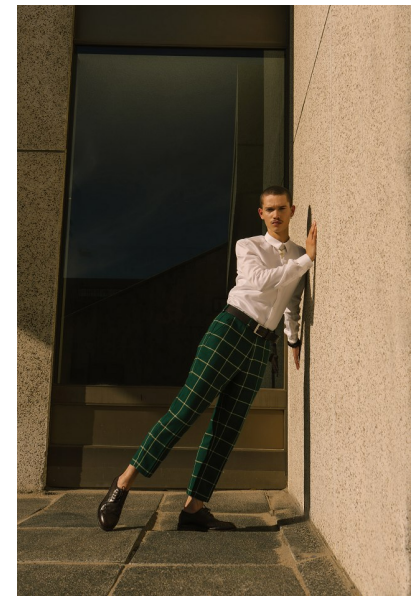

## JETHRO JAFTHA

HEIGHT 178CM/5'10" CHEST 86CM/34" WAIST 72CM/28.5"  
COLLAR 33CM/13" SUIT 86CM/34"/44 SHOE 39 EU/7 US/6 UK  
HAIR BROWN EYES BLUE/GREEN