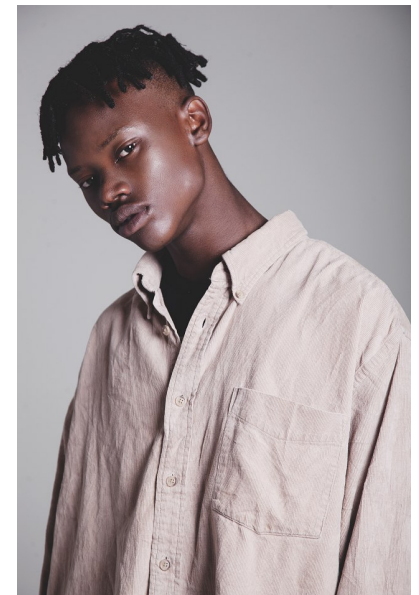

## JOSEPH NTAHILAJA

HEIGHT 182CM/5'11.5" CHEST 87CM/34.5" WAIST 71CM/28"  
COLLAR 34CM/13.5" SHOE 43 EU/9.5 US/9 UK HAIR BLACK