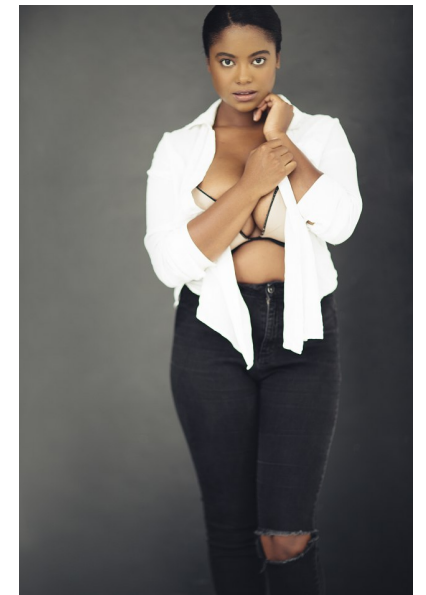

MICHAELA DEURSON

HEIGHT 170CM/5'7" BUST 102CM/40" DD WAIST 76CM/30"
HIPS 112CM/44" DRESS 40 EU/10 US/12 UK SHOE 39.5 EU/8.5 US/6 UK
HAIR BLACK EYES BROWN

My friend Ned

112 New Church Street, Tamboerskoof, 8001
Tel: 9021 433 0302 | Email: ned@myfriendned.co.za