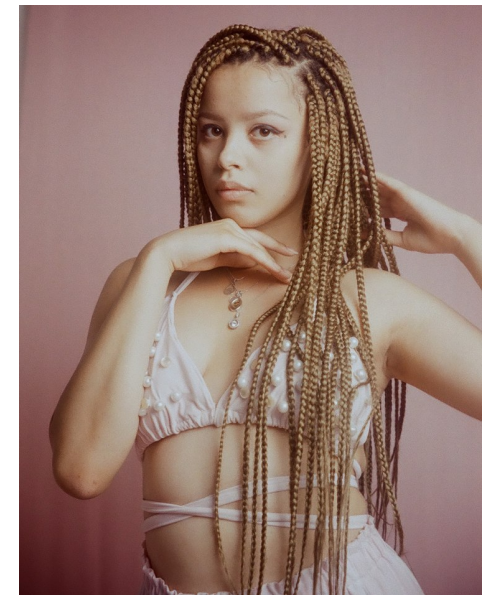

LILLY HEEMRO

HEIGHT 165CM/5'5" BUST 81CM/32" B WAIST 66CM/26" HIPS 92CM/36"
DRESS 34-36 EU/4-6 US/6-8 UK SHOE 39.5 EU/8.5 US/6 UK HAIR BLONDE
EYES HAZEL

My friend Ned

112 New Church Street, Tamboerskoof, 8001
Tel: 9021 433 0302 | Email: ned@myfriendned.co.za