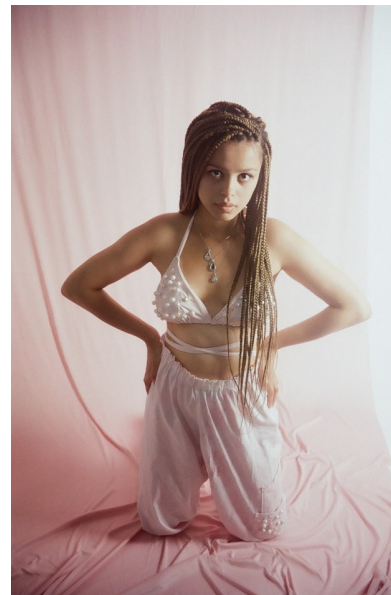

LILLY HEEMRO

HEIGHT 165CM/5'5" BUST 81CM/32" B WAIST 66CM/26" HIPS 92CM/36"
DRESS 34-36 EU/4-6 US/6-8 UK SHOE 39.5 EU/8.5 US/6 UK HAIR BLONDE
EYES HAZEL

My friend Ned

112 New Church Street, Tamboerskoof, 8001
Tel: 9021 433 0302 | Email: ned@myfriendned.co.za