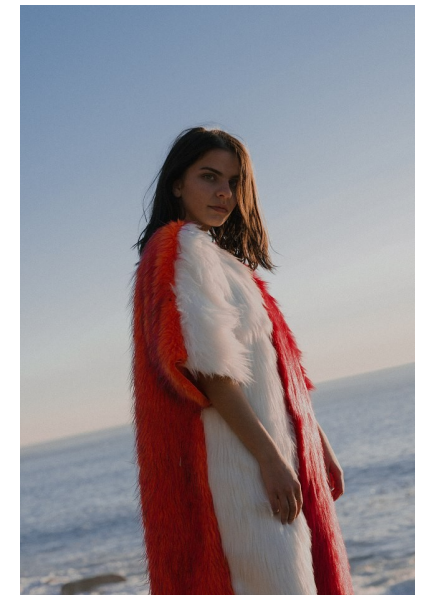

JADE SUNDERLAND

HEIGHT 165CM/5'5" BUST 86CM/34" C WAIST 69CM/27" HIPS 92CM/36"
DRESS 36 EU/6 US/8 UK SHOE 39 EU/8 US/6 UK HAIR DARK BROWN
EYES BLUE

My friend Ned

112 New Church Street, Tamboerskoof, 8001
Tel: 9021 433 0302 | Email: ned@myfriendned.co.za