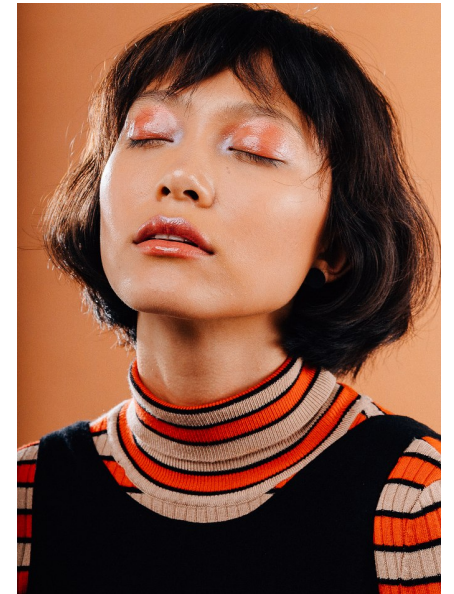

SIDRA DAVIDS

HEIGHT 165CM/5'5" BUST 86CM/34" A WAIST 61CM/24" HIPS 86CM/34"
SHOE 36 EU/5 US/3.5 UK HAIR BLACK EYES BROWN

My friend Ned

112 New Church Street, Tamboerskoof, 8001
Tel: 9021 433 0302 | Email: ned@myfriendned.co.za