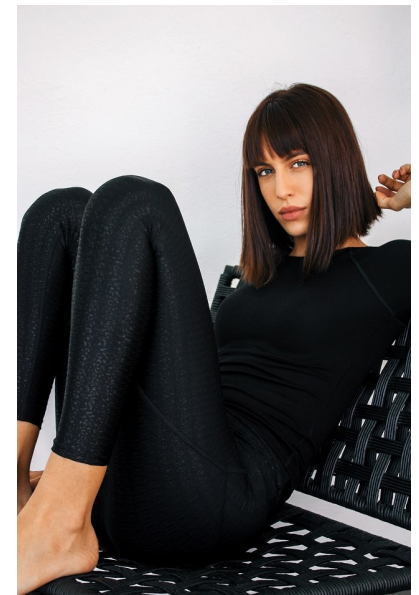

EMA VALENTINE

HEIGHT 174CM/5'8.5" BUST 81CM/32" B/C WAIST 62CM/24.5"
HIPS 88CM/34.5" SHOE 39.5 EU/8.5 US/6 UK HAIR LIGHT BROWN
EYES GREEN

My friend Ned

112 New Church Street, Tamboerskoof, 8001
Tel: 9021 433 0302 | Email: ned@myfriendned.co.za