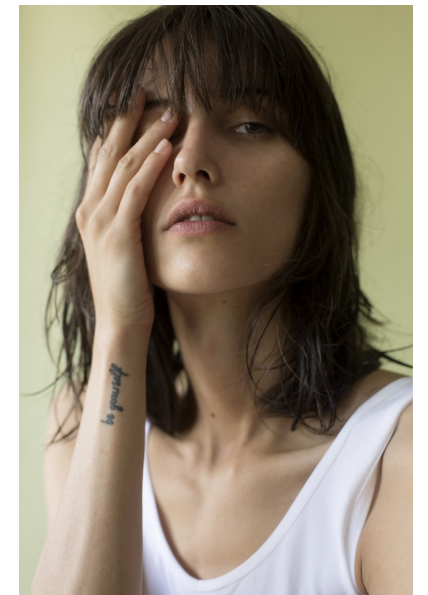

ANNA SAKO

HEIGHT 177CM/5'9.5" BUST 78CM/30.5" WAIST 59CM/23"
HIPS 86CM/34" SHOE 37 EU/6 US/4 UK HAIR BROWN EYES GREEN

My friend Ned

112 New Church Street, Tamboerskoof, 8001
Tel: 9021 433 0302 | Email: ned@myfriendned.co.za