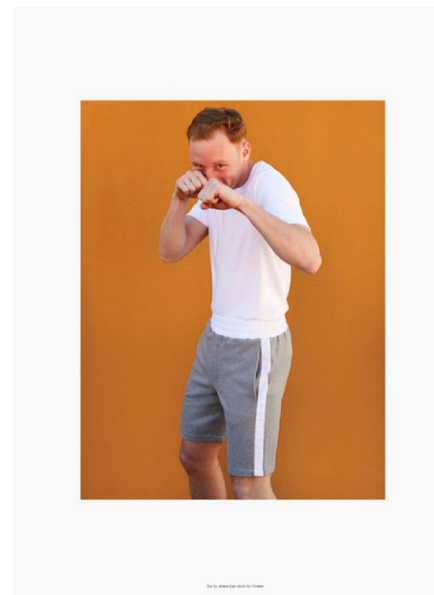

SYLVAIN PIERRE

HEIGHT 181CM/5'11.5" WAIST 79CM/31" SUIT 101CM/40"/50 HAIR RED
EYES BLUE

My friend Ned

112 New Church Street, Tamboerskoof, 8001
Tel: 9021 433 0302 | Email: ned@myfriendned.co.za