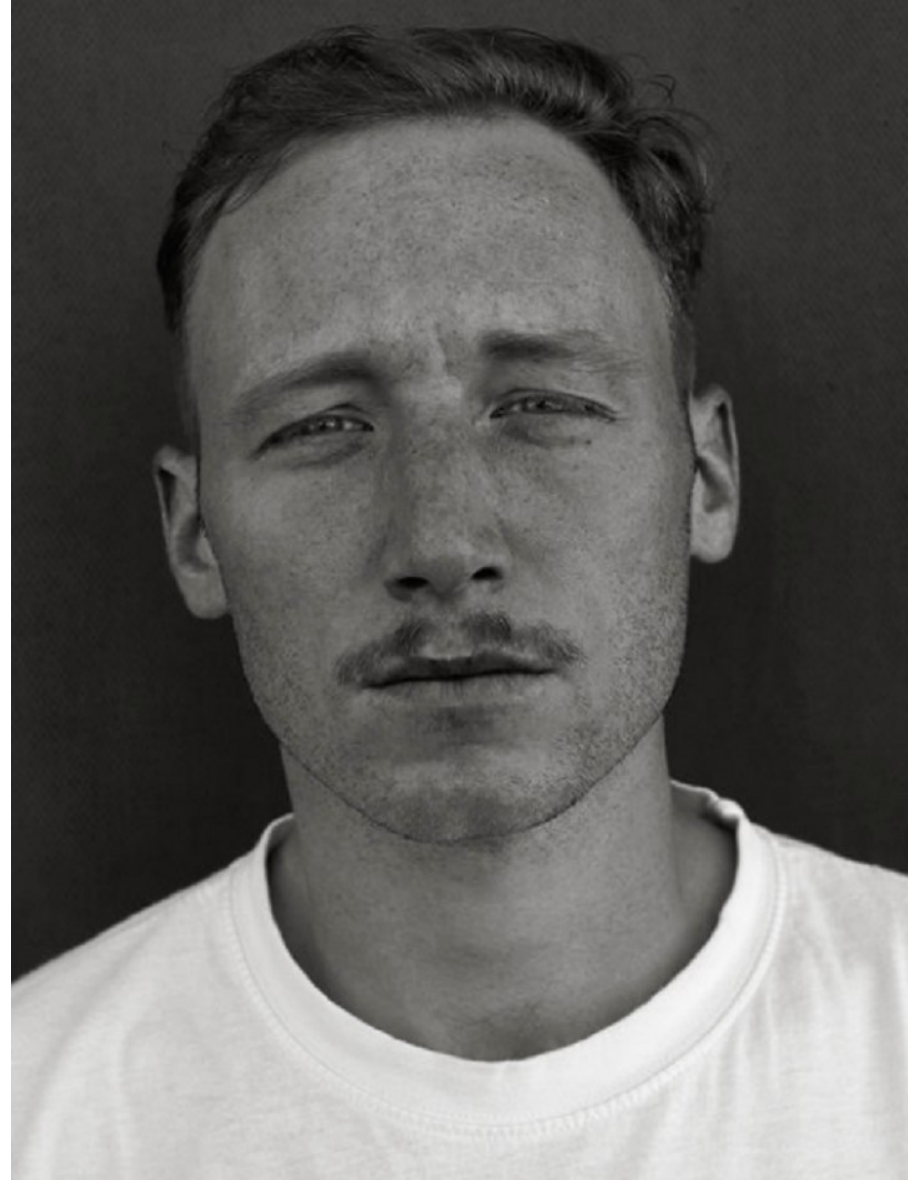

My friend Ned

SYLVAIN PIERRE

HEIGHT 181CM/5'11.5" WAIST 79CM/31" SUIT 101CM/40"/50 HAIR RED EYES BLUE

My friend Ned

The top shown here is by Condon

SYLVAIN PIERRE

HEIGHT 181CM/5'11.5" WAIST 79CM/31" SUIT 101CM/40"/50 HAIR RED EYES BLUE

My friend Ned

SYLVAIN PIERRE

HEIGHT 181CM/5'11.5" WAIST 79CM/31" SUIT 101CM/40"/50 HAIR RED EYES BLUE

My friend Ned

SYLVAIN PIERRE

HEIGHT 181CM/5'11.5" WAIST 79CM/31" SUIT 101CM/40"/50 HAIR RED EYES BLUE