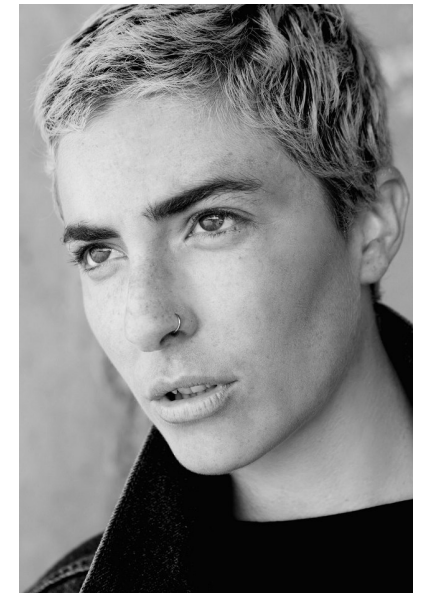

**JOCELYN STIEBEL**

HEIGHT 170CM/5'7" BUST 86CM/34" WAIST 69CM/27" HIPS 94CM/37"  
SHOE 39 EU/8 US/6 UK HAIR BRUNETTE EYES GREEN