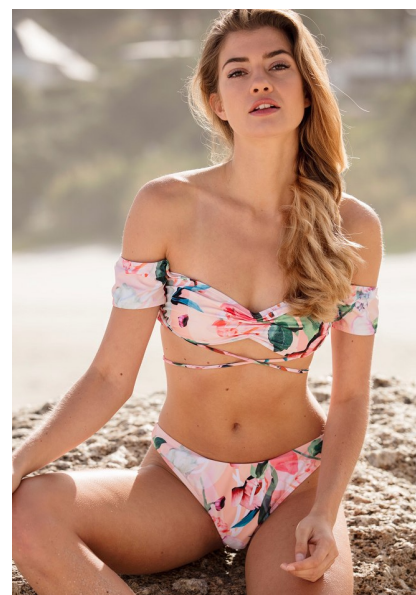

KIRSTEN RINGELMANN

HEIGHT 173CM/5'8" BUST 81CM/32" C WAIST 63CM/25" HIPS 91CM/36"
DRESS 36 EU/6 US/8 UK SHOE 39 EU/8 US/6 UK HAIR BLONDE
EYES HAZEL

My friend Ned

112 New Church Street, Tamboerskoof, 8001
Tel: 9021 433 0302 | Email: ned@myfriendned.co.za