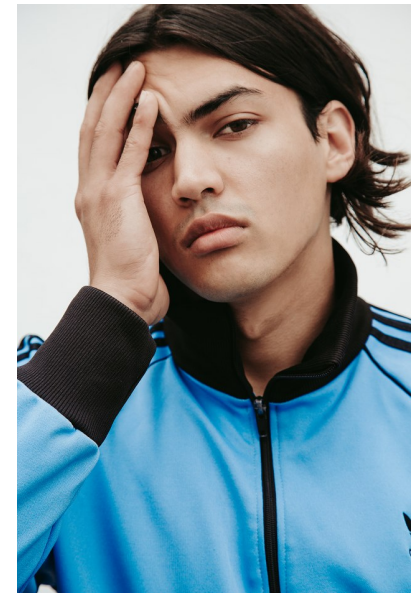

## KIM DAWSON

HEIGHT 186CM/6'1.5" CHEST 86CM/34" WAIST 83CM/32.5"  
COLLAR 38CM/15" SUIT 86CM/34"/44 SUIT LENGTH R SHOE 43.5 EU/10  
US/9.5 UK HAIR DARK BROWN EYES BROWN