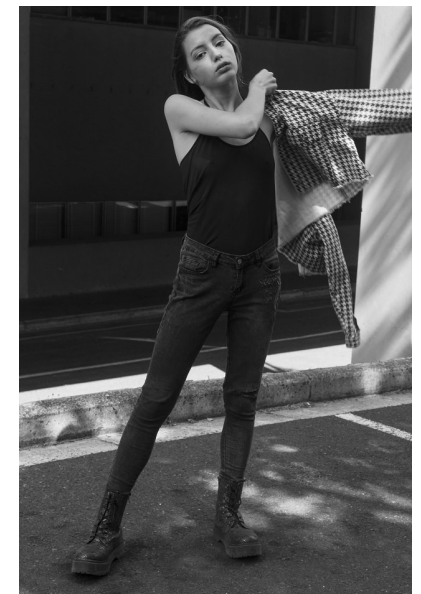

LIBBY MILLS

HEIGHT 170CM/5'7" BUST 85CM/33.5" A/B WAIST 62CM/24.5"
HIPS 84CM/33" DRESS 30-32 EU/0-2 US/2-4 UK SHOE 39 EU/8 US/6 UK
HAIR DARK BROWN EYES HAZEL

My friend Ned

112 New Church Street, Tamboerskoof, 8001
Tel: 9021 433 0302 | Email: ned@myfriendned.co.za