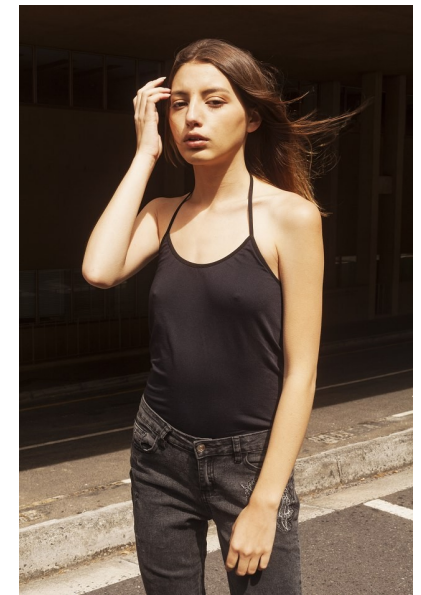

LIBBY MILLS

HEIGHT 170CM/5'7" BUST 85CM/33.5" A/B WAIST 62CM/24.5"
HIPS 84CM/33" DRESS 30-32 EU/0-2 US/2-4 UK SHOE 39 EU/8 US/6 UK
HAIR DARK BROWN EYES HAZEL

My friend Ned

112 New Church Street, Tamboerskoof, 8001
Tel: 9021 433 0302 | Email: ned@myfriendned.co.za