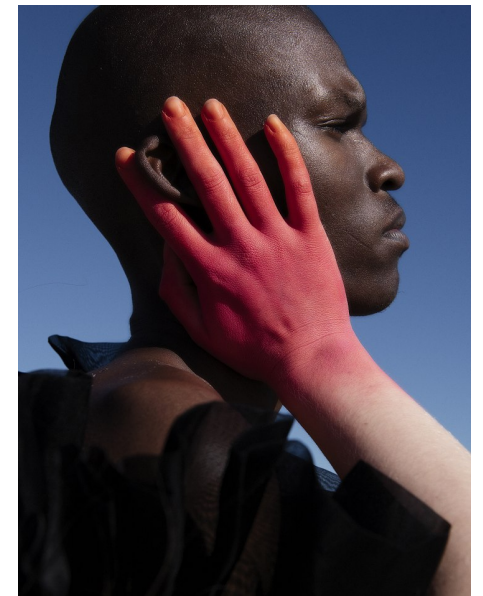

AZA MHLANA

HEIGHT 188CM/6'2" CHEST 85CM/33.5" WAIST 73CM/28.5"
COLLAR 35CM/14" SHOE 43 EU/9.5 US/9 UK HAIR BLACK
EYES BROWN

My friend Ned

112 New Church Street, Tamboerskoof, 8001
Tel: 9021 433 0302 | Email: ned@myfriendned.co.za