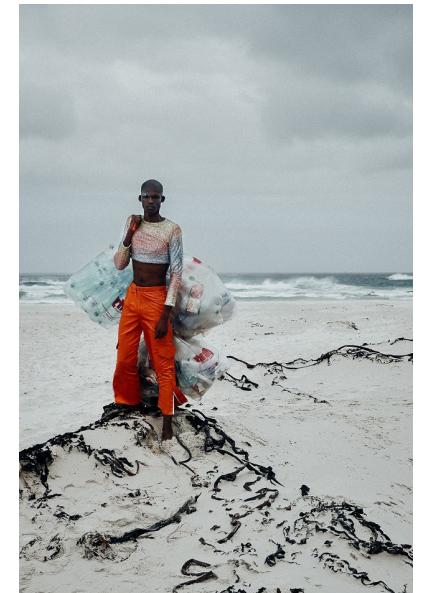

AZA MHLANA

HEIGHT 188CM/6'2" CHEST 85CM/33.5" WAIST 73CM/28.5"
COLLAR 35CM/14" SHOE 43 EU/9.5 US/9 UK HAIR BLACK
EYES BROWN

My friend Ned

112 New Church Street, Tamboerskoof, 8001
Tel: 9021 433 0302 | Email: ned@myfriendned.co.za