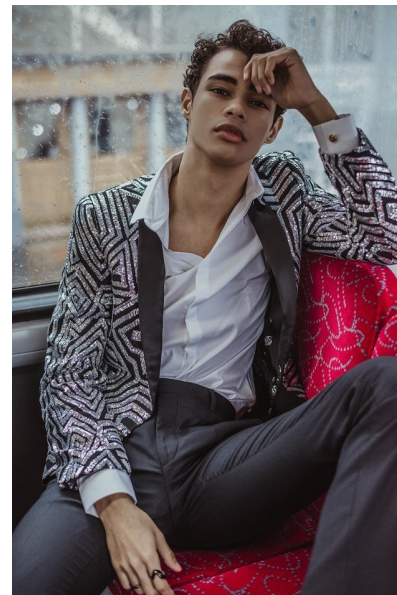

TYRONE SMITHERS

HEIGHT 187CM/6'1.5" CHEST 89CM/35" WAIST 71CM/28"
INSEAM 84CM/33" SUIT 92CM/36"/46 SHOE 46 EU/11.5 US/11 UK
HAIR BLACK EYES BLUE

My friend Ned

112 New Church Street, Tamboerskoof, 8001
Tel: 9021 433 0302 | Email: ned@myfriendned.co.za