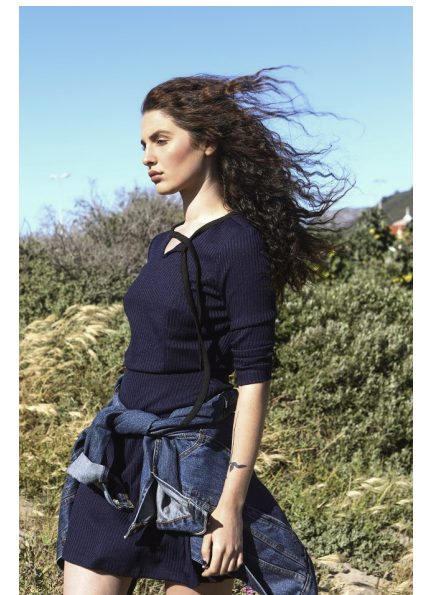

## CAITLIN MC NULTY

HEIGHT 169CM/5'6.5" BUST 81CM/32" A WAIST 69CM/27"  
HIPS 96CM/38" DRESS 34-36 EU/4-6 US/6-8 UK SHOE 39.5 EU/8.5 US/6  
UK HAIR BROWN EYES BROWN