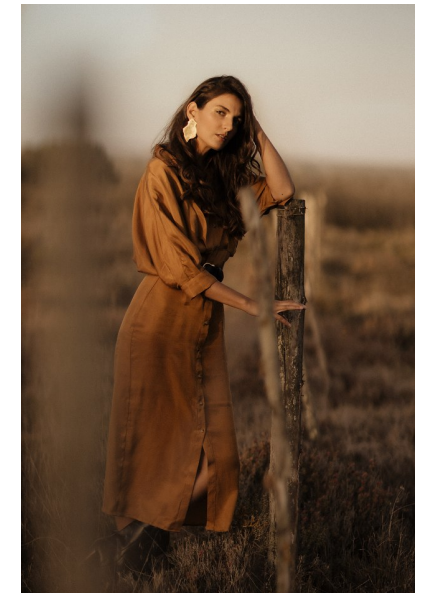

ZOE ZUCHE

HEIGHT 177CM/5'9.5" BUST 85CM/33.5" B WAIST 63CM/25"
HIPS 90CM/35.5" SHOE 39 EU/8 US/6 UK HAIR BROWN EYES HAZEL

My friend Ned

112 New Church Street, Tamboerskoof, 8001
Tel: 9021 433 0302 | Email: ned@myfriendned.co.za