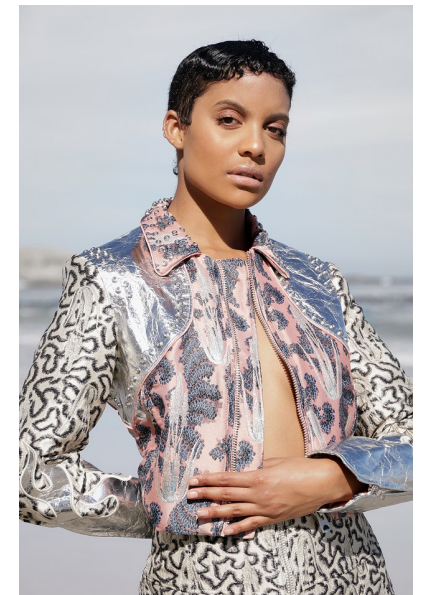

JUSTINE PETERSEN (TWINS)

HEIGHT 165CM/5'5" BUST 86CM/34" A WAIST 63CM/25" HIPS 89CM/35"
SHOE 39.5 EU/8.5 US/6 UK HAIR DARK BROWN EYES BROWN

My friend Ned

112 New Church Street, Tamboerskoof, 8001
Tel: 9021 433 0302 | Email: ned@myfriendned.co.za