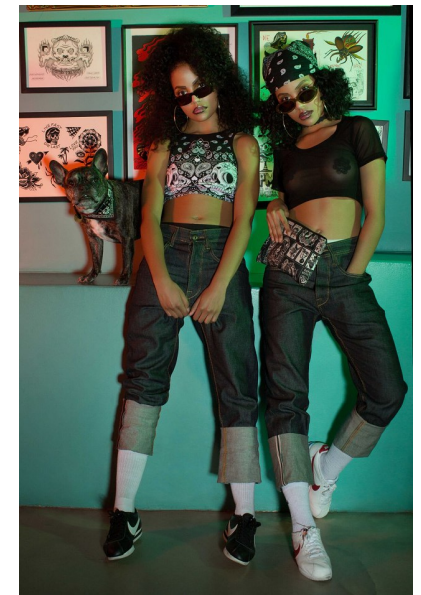

JODIE PETERSEN (TWINS)

HEIGHT 165CM/5'5" BUST 86CM/34" A WAIST 63CM/25" HIPS 89CM/35"
SHOE 39 EU/8 US/6 UK HAIR DARK BROWN EYES BROWN

My friend Ned

112 New Church Street, Tamboerskooft, 8001
Tel: 9021 433 0302 | Email: ned@myfriendned.co.za