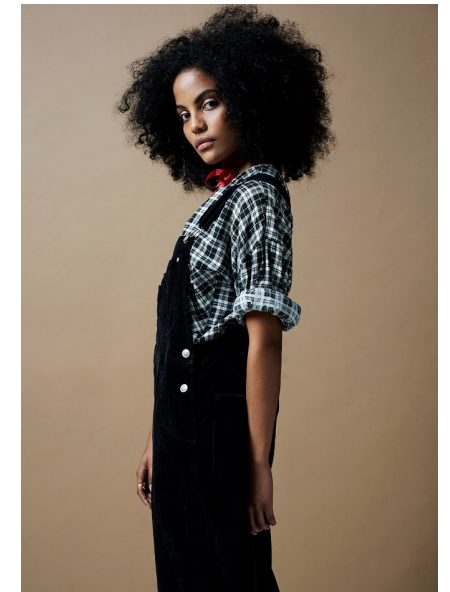

JODIE PETERSEN (TWINS)

HEIGHT 165CM/5'5" BUST 86CM/34" A WAIST 63CM/25" HIPS 89CM/35"
SHOE 39 EU/8 US/6 UK HAIR DARK BROWN EYES BROWN

My friend Ned

112 New Church Street, Tamboerskooft, 8001
Tel: 9021 433 0302 | Email: ned@myfriendned.co.za