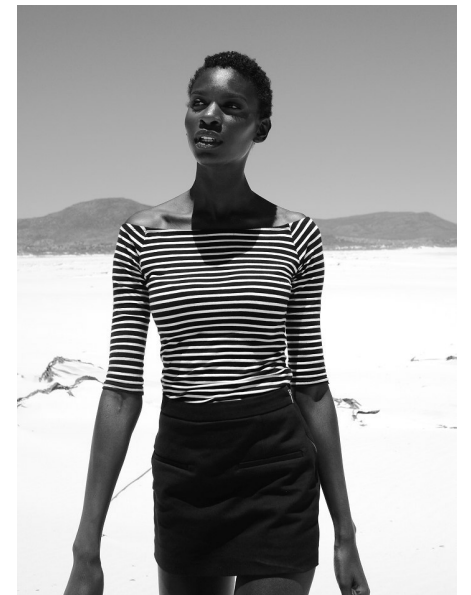

AMBRE CAMARA

HEIGHT 181CM/5'11.5" BUST 85CM/33.5" C WAIST 64CM/25"
HIPS 90CM/35.5" DRESS 36 EU/6 US/8 UK SHOE 42.5 EU/11.5 US/8 UK
HAIR BLACK EYES BLACK

My friend Ned

112 New Church Street, Tamboerskoof, 8001
Tel: 9021 433 0302 | Email: ned@myfriendned.co.za