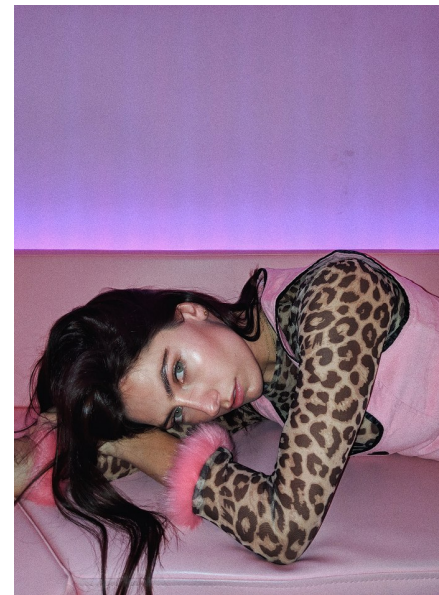

ROBYN BEVAN

HEIGHT 167CM/5'5.5" BUST 81CM/32" C WAIST 61CM/24"
HIPS 81CM/32" SHOE 38 EU/7 US/5 UK HAIR BROWN EYES GREEN

My friend Ned

112 New Church Street, Tamboerskooof, 8001
Tel: 9021 433 0302 | Email: ned@myfriendned.co.za