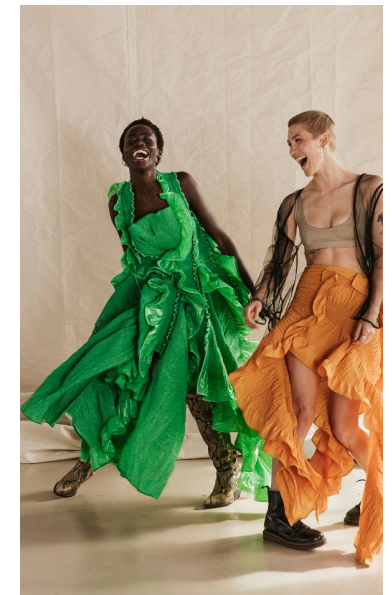

## MICHELLE DRAKE

HEIGHT 165CM/5'5" BUST 81CM/32" A WAIST 64CM/25" HIPS 84CM/33"  
DRESS 34 EU/4 US/6 UK SHOE 38 EU/7 US/5 UK HAIR BLONDE  
EYES BLUE/GREEN