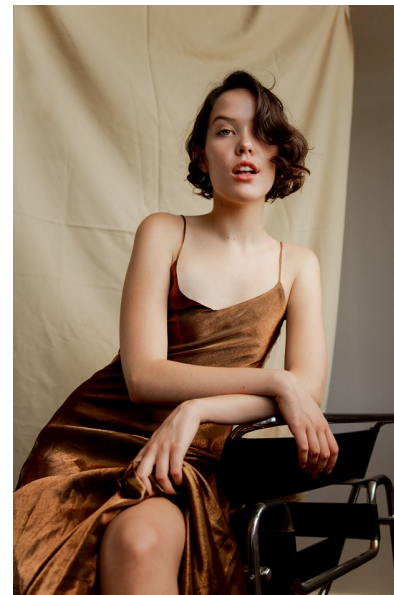

## AMBER ISABELLE

HEIGHT 178CM/5'10" BUST 79CM/31" A WAIST 69CM/27" HIPS 94CM/37"  
DRESS 30-32 EU/0-2 US/2-4 UK SHOE 40.5 EU/9.5 US/7 UK HAIR BROWN  
EYES BLUE/GREEN