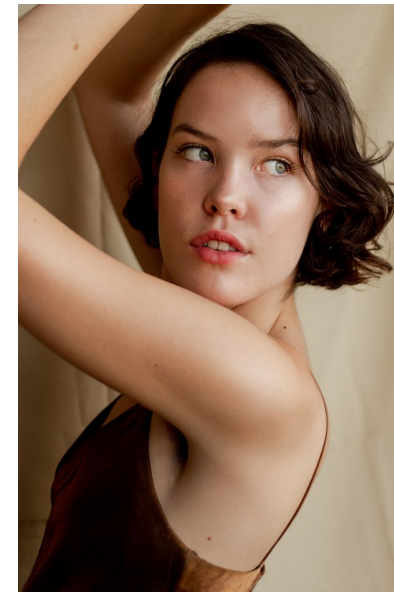

## AMBER ISABELLE

HEIGHT 178CM/5'10" BUST 79CM/31" A WAIST 69CM/27" HIPS 94CM/37"  
DRESS 30-32 EU/0-2 US/2-4 UK SHOE 40.5 EU/9.5 US/7 UK HAIR BROWN  
EYES BLUE/GREEN