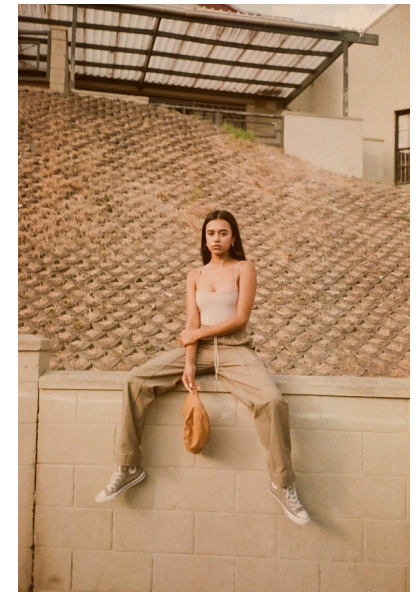

YLVA HULTKRANTZ

HEIGHT 165CM/5'5" BUST 81CM/32" B WAIST 64CM/25" HIPS 89CM/35"
DRESS 32-34 EU/2-4 US/4-6 UK SHOE 38.5 EU/7.5 US/5.5 UK HAIR BROWN
EYES BROWN

My friend Ned

49 Bloem St, Cape Town City Centre, Cape Town 8000
Tel: 9021 433 0302 | Email: ned@myfriendned.co.za