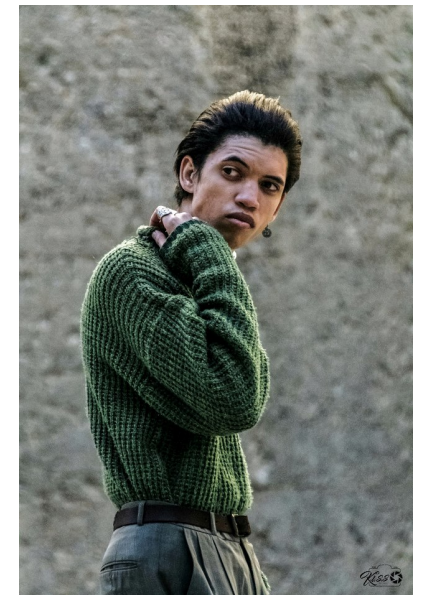

CALEB WILLOUGHBY

HEIGHT 185CM/6'1" WAIST 76CM/30" COLLAR 36CM/14" SHOE 43
EU/9.5 US/9 UK HAIR BROWN EYES BROWN

My friend Ned

112 New Church Street, Tamboerskoof, 8001
Tel: 9021 433 0302 | Email: ned@myfriendned.co.za