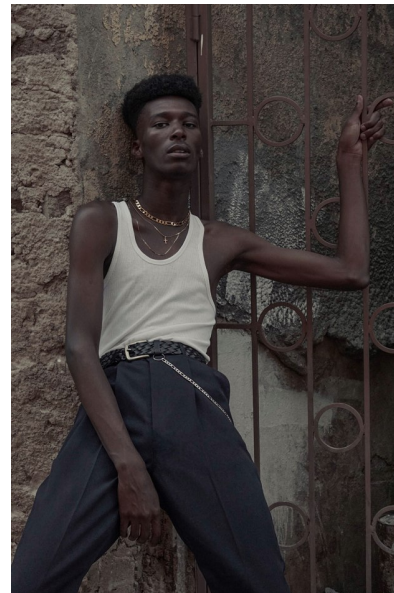

SHANI VAHEKENI

HEIGHT 184CM/6'0.5" CHEST 84CM/33" WAIST 81CM/32" SHOE 42
EU/8.5 US/8 UK HAIR BLACK EYES BLACK

My friend Ned

112 New Church Street, Tamboerskooof, 8001
Tel: 9021 433 0302 | Email: ned@myfriendned.co.za