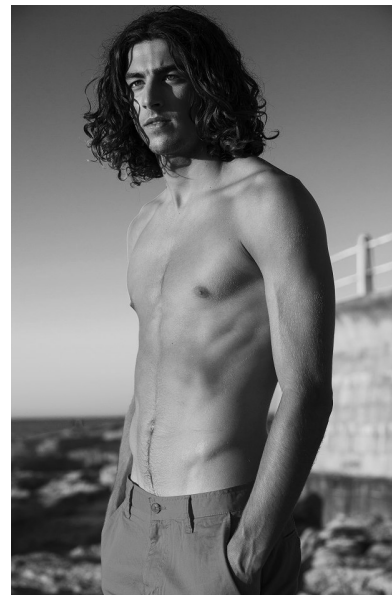

## MATTHEW KOEN

HEIGHT 185CM/6'1" CHEST 101CM/40" WAIST 82CM/32.5"  
COLLAR 39CM/15.5" SHOE 44.5 EU/10.5 US/10 UK HAIR BROWN  
EYES GREEN