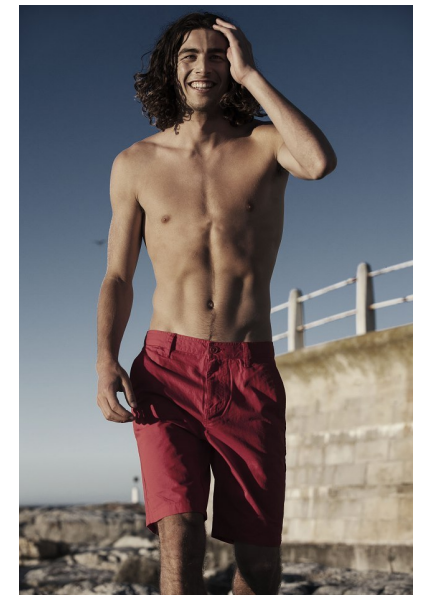

## MATTHEW KOEN

HEIGHT 185CM/6'1" CHEST 101CM/40" WAIST 82CM/32.5"  
COLLAR 39CM/15.5" SHOE 44.5 EU/10.5 US/10 UK HAIR BROWN  
EYES GREEN