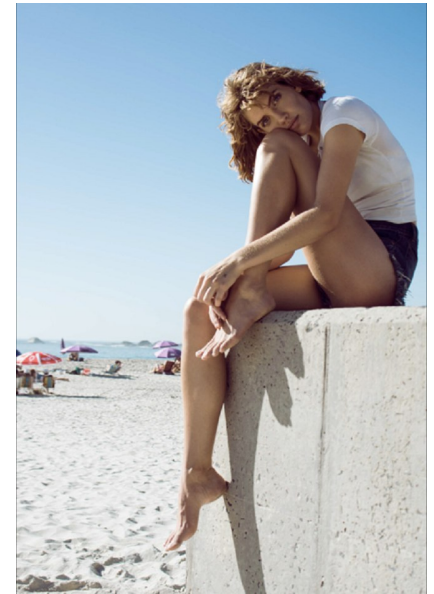

## MAROLIZE SOUTHWOOD

HEIGHT 178CM/5'10" BUST 86CM/34" A WAIST 63CM/25"  
HIPS 94CM/37" DRESS 36 EU/6 US/8 UK SHOE 42.5 EU/11.5 US/8 UK  
HAIR BLONDE EYES BLUE