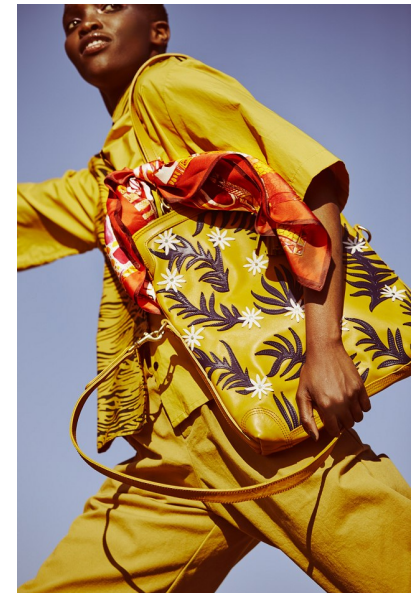

## SETHU MATANGA (TWINS)

HEIGHT 177CM/5'9.5" BUST 81CM/32" A WAIST 62CM/24.5"  
HIPS 95CM/37.5" DRESS 36 EU/6 US/8 UK SHOE 41 EU/10 US/7 UK  
HAIR BLACK EYES BROWN