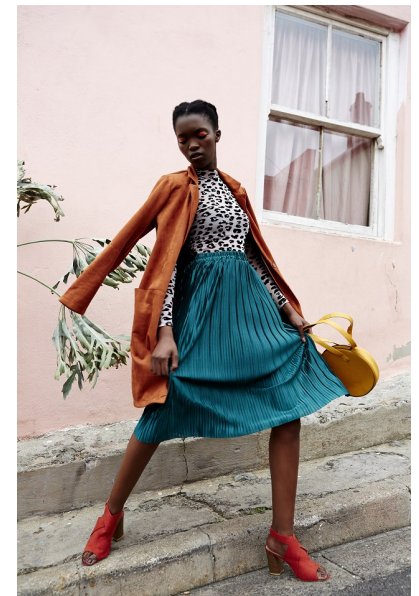

## SIHLE MATANGA (TWINS)

HEIGHT 177CM/5'9.5" BUST 81CM/32" A WAIST 61CM/24"  
HIPS 93CM/36.5" DRESS 36 EU/6 US/8 UK SHOE 40.5 EU/9.5 US/7 UK  
HAIR BLACK EYES BROWN