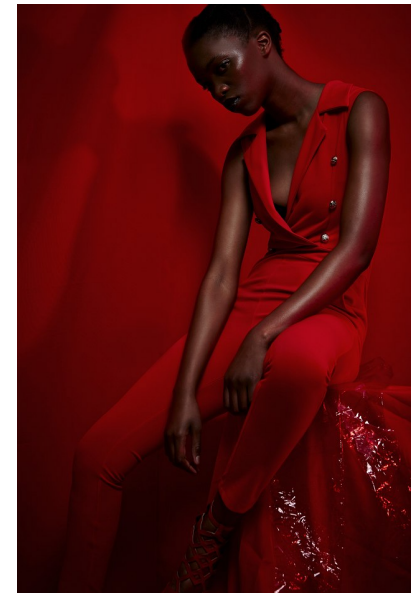

## SIHLE MATANGA (TWINS)

HEIGHT 177CM/5'9.5" BUST 81CM/32" A WAIST 61CM/24"  
HIPS 93CM/36.5" DRESS 36 EU/6 US/8 UK SHOE 40.5 EU/9.5 US/7 UK  
HAIR BLACK EYES BROWN