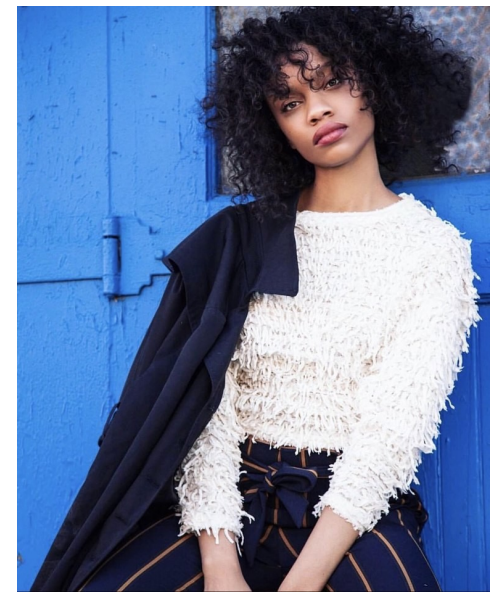

## LUCCI RASHAED

HEIGHT 173CM/5'8" BUST 81CM/32" B WAIST 63CM/25"  
HIPS 90CM/35.5" SHOE 39.5 EU/8.5 US/6 UK HAIR BROWN  
EYES HAZEL