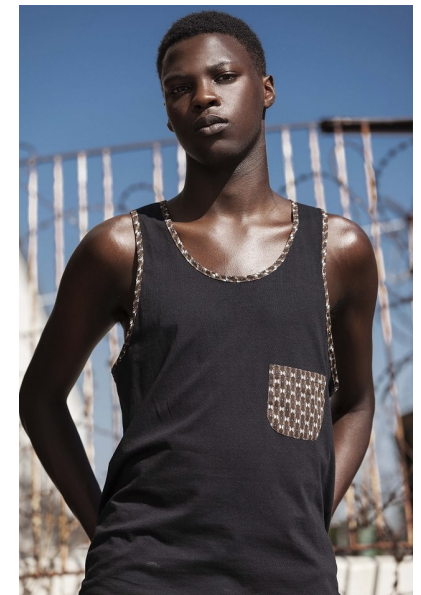

SISIPHO GRAHAM

HEIGHT 187CM/6'1.5" CHEST 85CM/33.5" WAIST 80CM/31.5"
COLLAR 38CM/15" SHOE 47 EU/12.5 US/12 UK HAIR BROWN
EYES BROWN

My friend Ned

112 New Church Street, Tamboerskoof, 8001
Tel: 9021 433 0302 | Email: ned@myfriendned.co.za