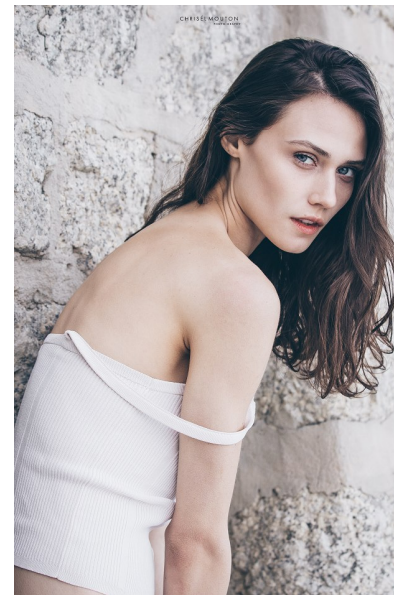

CHLOE MUNTON

HEIGHT 170CM/5'7" BUST 86CM/34" B WAIST 74CM/29"
HIPS 95CM/37.5" DRESS 36 EU/6 US/8 UK SHOE 40.5 EU/9.5 US/7 UK
HAIR BROWN EYES BLUE

My friend Ned

112 New Church Street, Tamboerskoof, 8001
Tel: 9021 433 0302 | Email: ned@myfriendned.co.za