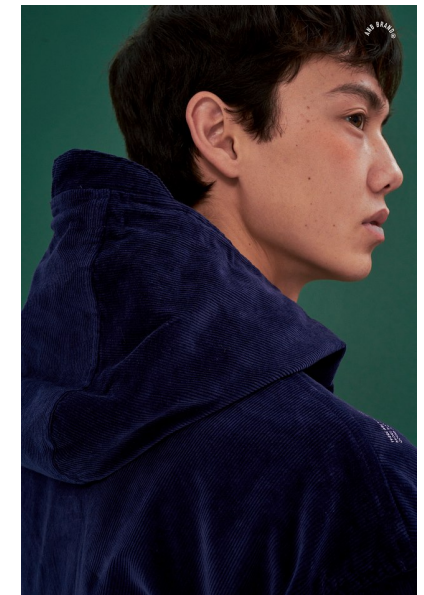

HAMLET WILLOUGHBY

HEIGHT 186CM/6'1.5" CHEST 95CM/37.5" WAIST 76CM/30"
 COLLAR 39CM/15.5" SUIT 96CM/38"/48 SHOE 43 EU/9.5 US/9 UK
 HAIR BLACK EYES HAZEL

My friend Ned

112 New Church Street, Tamboerskoof, 8001
 Tel: 9021 433 0302 | Email: ned@myfriendned.co.za