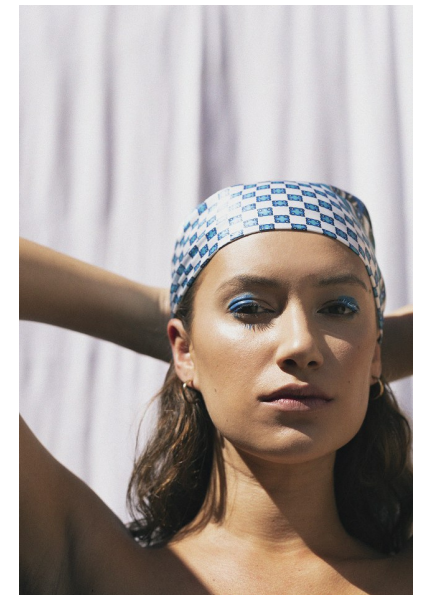

CAITLYN ROUX

HEIGHT 172CM/5'7.5" BUST 81CM/32" B WAIST 62CM/24.5"
HIPS 95CM/37.5" DRESS 34 EU/4 US/6 UK SHOE 40.5 EU/9.5 US/7 UK
HAIR BROWN EYES BROWN

My friend Ned

49 Bloem St, Cape Town City Centre, Cape Town 8000
Tel: 9021 433 0302 | Email: ned@myfriendned.co.za