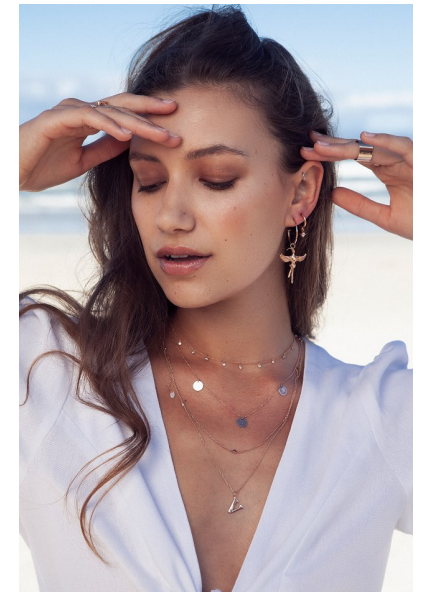

CAITLYN ROUX

HEIGHT 172CM/5'7.5" BUST 81CM/32" B WAIST 62CM/24.5"
HIPS 95CM/37.5" DRESS 34 EU/4 US/6 UK SHOE 40.5 EU/9.5 US/7 UK
HAIR BROWN EYES BROWN

My friend Ned

49 Bloem St, Cape Town City Centre, Cape Town 8000
Tel: 9021 433 0302 | Email: ned@myfriendned.co.za