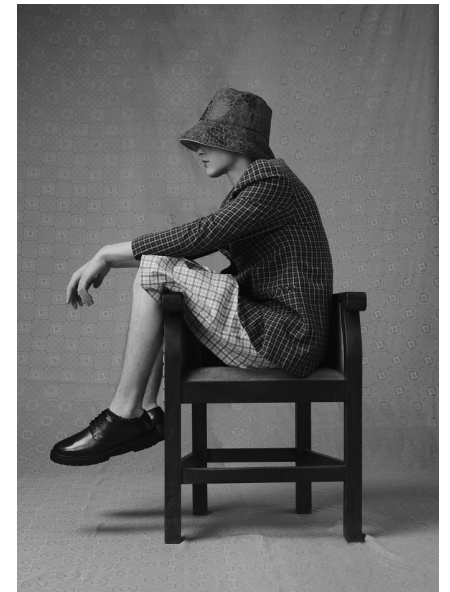

SARAH OATS

HEIGHT 165CM/5'5" BUST 80CM/31.5" A WAIST 68CM/26.5"
HIPS 89CM/35" DRESS 30 EU/0 US/2 UK SHOE 41 EU/10 US/7 UK
HAIR BROWN EYES BLUE

My friend Ned

49 Bloem St, Cape Town City Centre, Cape Town 8000
Tel: 9021 433 0302 | Email: ned@myfriendned.co.za