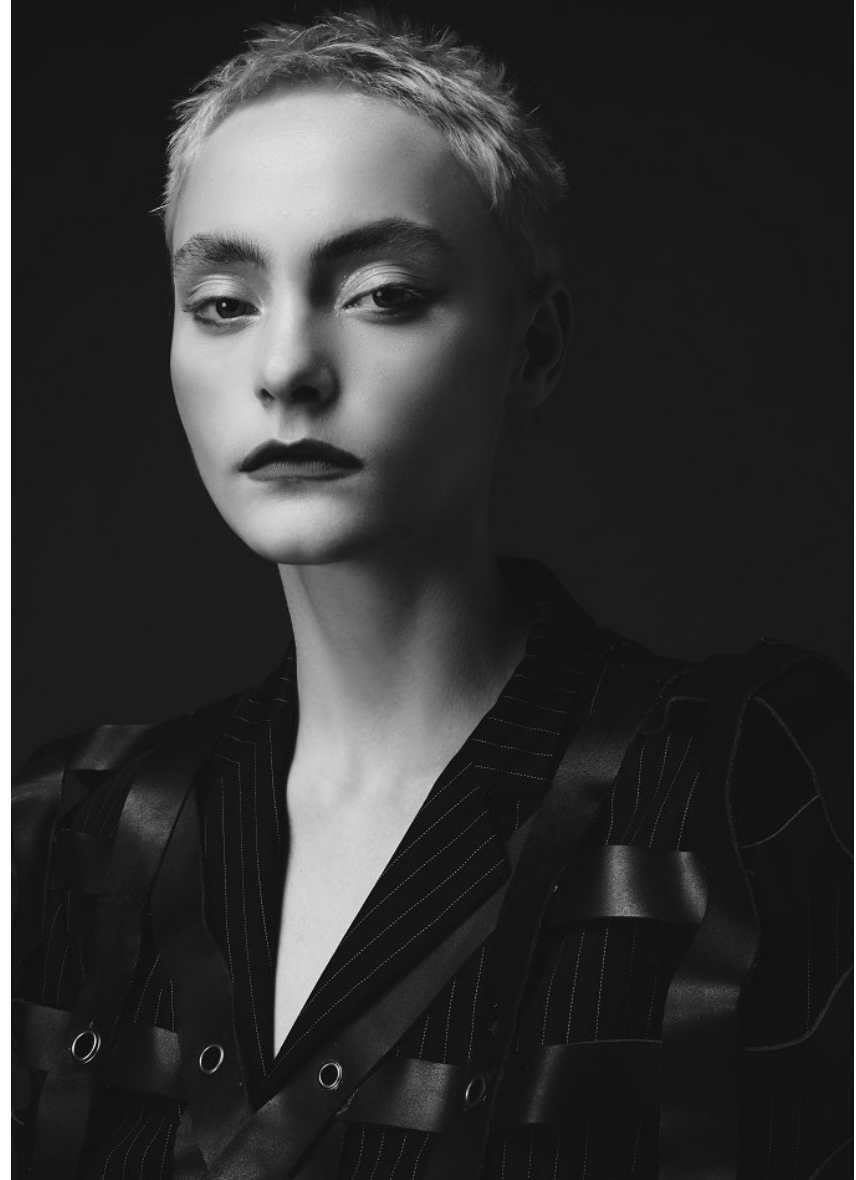

My friend Ned

SARAH OATS

HEIGHT 165CM/5'5" BUST 80CM/31.5" A WAIST 68CM/26.5" HIPS 89CM/35" DRESS 30 EU/0 US/2 UK SHOE 41 EU/10 US/7 UK HAIR BROWN EYES BLUE

My friend Ned

SARAH OATS

HEIGHT 165CM/5'5" BUST 80CM/31.5" A WAIST 68CM/26.5" HIPS 89CM/35" DRESS 30 EU/0 US/2 UK SHOE 41 EU/10 US/7 UK HAIR BROWN EYES BLUE