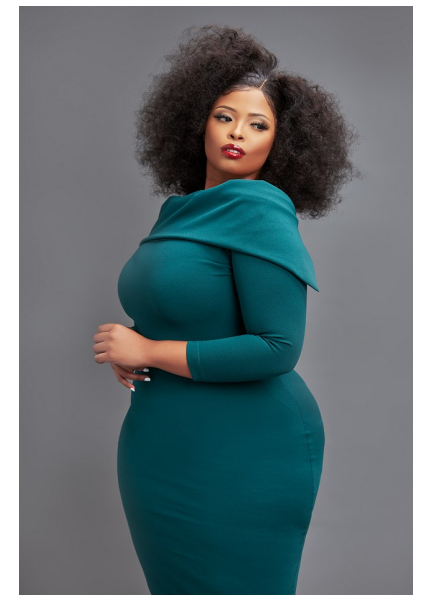

My friend Ned

49 Bloem St, Cape Town City Centre, Cape Town, 8000
Tel: 9021 433 0302 | Email: ned@myfriendned.co.za