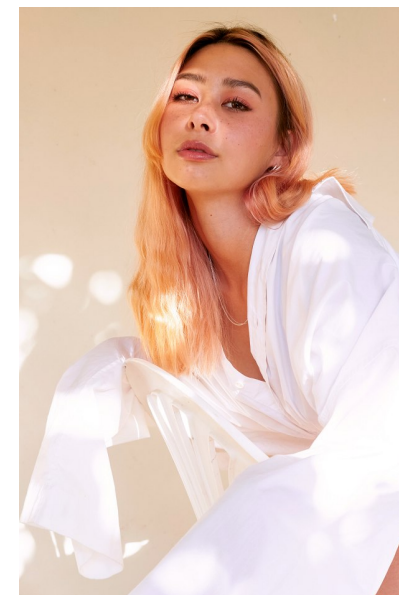

HANA SHO

HEIGHT 160CM/5'3" BUST 86CM/34" A WAIST 64CM/25"
HIPS 85CM/33.5" DRESS 32-34 EU/2-4 US/4-6 UK SHOE 35.5 EU/4.5 US/3
UK HAIR DARK RED EYES BROWN

My friend Ned

112 New Church Street, Tamboerskoof, 8001
Tel: 9021 433 0302 | Email: ned@myfriendned.co.za