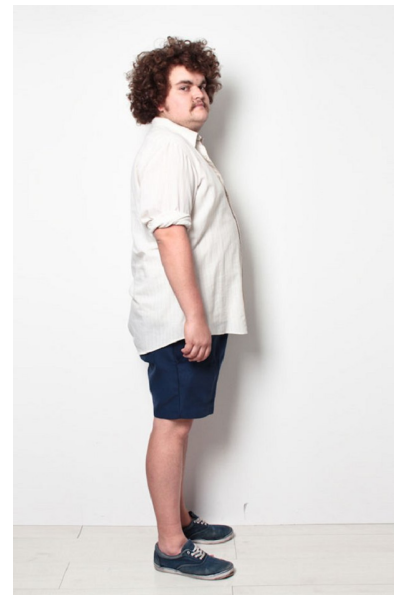

WILLIAM HOBSON

HEIGHT 167CM/5'5.5" CHEST 110CM/43.5" COLLAR 43CM/17" SHOE 43
EU/9.5 US/9 UK

My friend Ned

112 New Church Street, Tamboerskoof, 8001
Tel: 9021 433 0302 | Email: ned@myfriendned.co.za