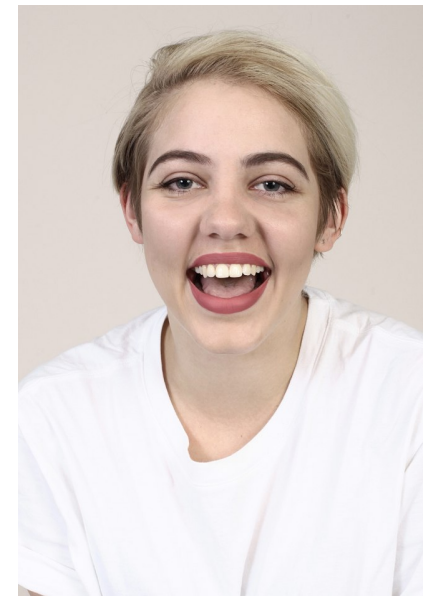

ELZET NEL

HEIGHT 169CM/5'6.5" BUST 81CM/32" B WAIST 75CM/29.5"
HIPS 105CM/41.5" DRESS 38 EU/8 US/10 UK SHOE 38.5 EU/7.5 US/5.5
UK HAIR BLONDE EYES BLUE

My friend Ned

112 New Church Street, Tamboerskoof, 8001
Tel: 9021 433 0302 | Email: ned@myfriendned.co.za