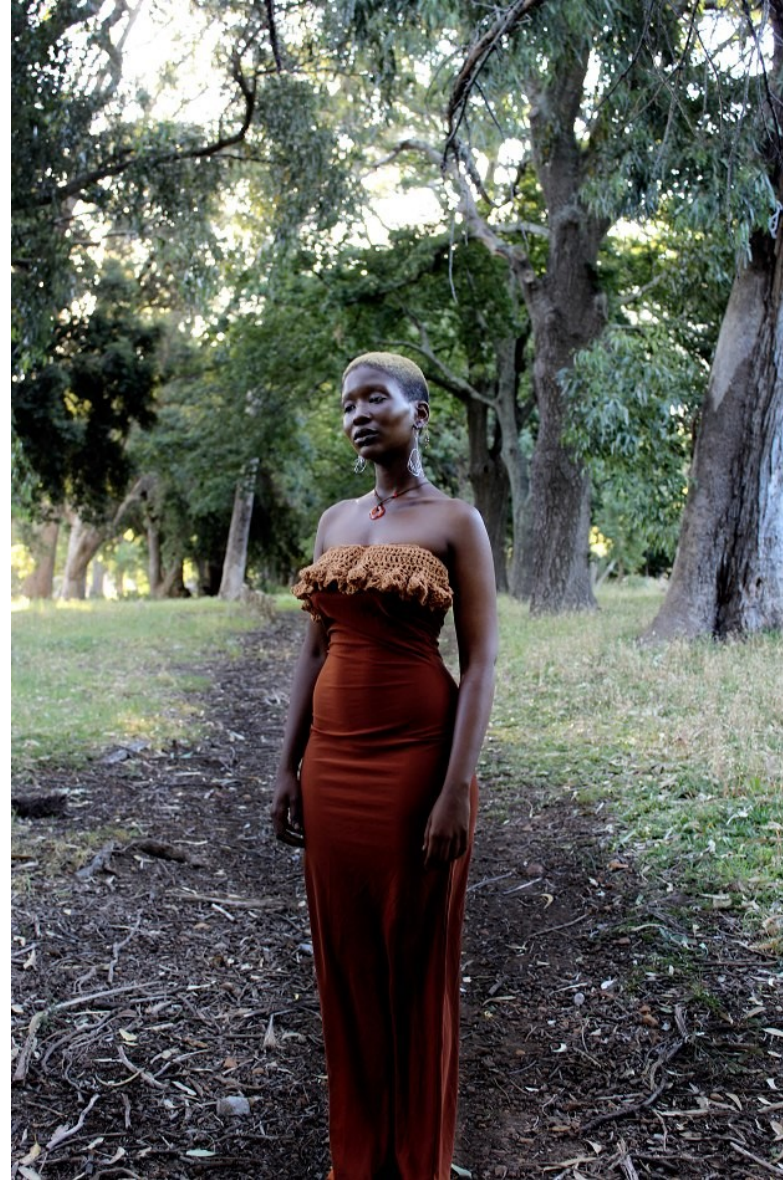

# My friend Ned

**LEO MAKGEKGENENE**

HEIGHT 166CM/5'5.5" BUST 81CM/32" B HIPS 95CM/37.5" DRESS 32-34 EU/2-4 US/4-6 UK SHOE 37 EU/6 US/4 UK HAIR BLACK EYES BROWN

# My friend Ned

## LEO MAKGEKGENENE

HEIGHT 166CM/5'5.5" BUST 81CM/32" B HIPS 95CM/37.5" DRESS 32-34 EU/2-4 US/4-6 UK SHOE 37 EU/6 US/4 UK HAIR BLACK EYES BROWN