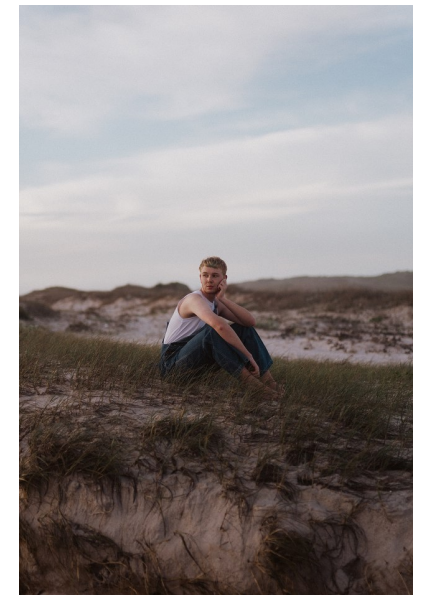

SHELBI MCMASTER

HEIGHT 190CM/6'2.5" CHEST 87CM/34.5" WAIST 69CM/27"
COLLAR 36CM/14" SHOE 43 EU/9.5 US/9 UK HAIR BLONDE
EYES BLUE/GREEN

My friend Ned

49 Bloem St, Cape Town City Centre, Cape Town, 8000
Tel: 9021 433 0302 | Email: ned@myfriendned.co.za