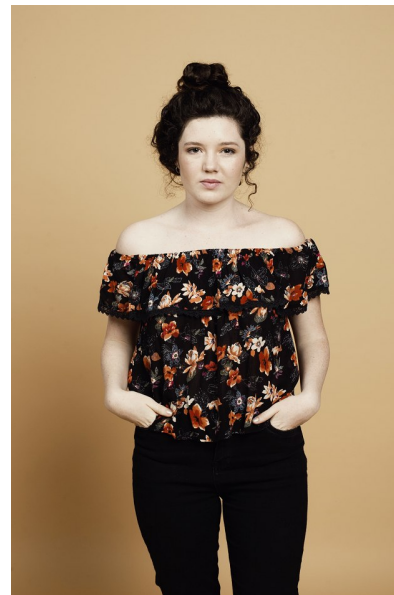

CHLOE SAVILLE

HEIGHT 162CM/5'3.5" BUST 81CM/32" B WAIST 69CM/27"
HIPS 96CM/38" DRESS 36 EU/6 US/8 UK SHOE 38 EU/7 US/5 UK
HAIR DARK BROWN EYES BLUE/GREEN

My friend Ned

112 New Church Street, Tamboerskoof, 8001
Tel: 9021 433 0302 | Email: ned@myfriendned.co.za