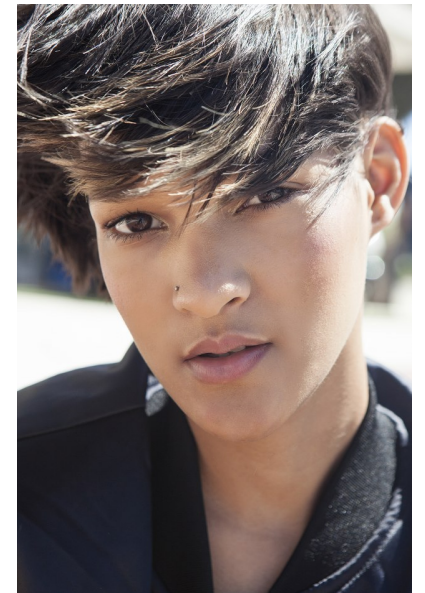

MEGHAN LEE PRINS

HEIGHT 172CM/5'7.5" BUST 81CM/32" B/C WAIST 62CM/24.5"
HIPS 76CM/30" DRESS 34 EU/4 US/6 UK SHOE 38.5 EU/7.5 US/5.5 UK
HAIR BROWN EYES BROWN

My friend Ned

112 New Church Street, Tamboerskoof, 8001
Tel: 9021 433 0302 | Email: ned@myfriendned.co.za