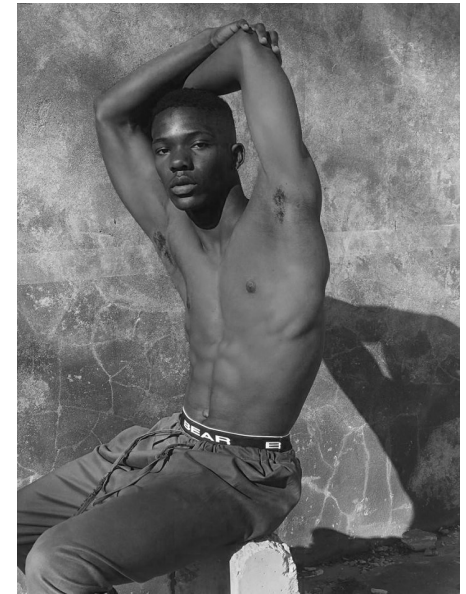

PRINCE IGBOKWE

HEIGHT 173CM/5'8" CHEST 86CM/34" WAIST 71CM/28"
COLLAR 38CM/15" SHOE 40 EU/7.5 US/7 UK HAIR BLACK EYES BROWN

My friend Ned

49 Bloem St, Cape Town City Centre, Cape Town, 8000
Tel: 9021 433 0302 | Email: ned@myfriendned.co.za