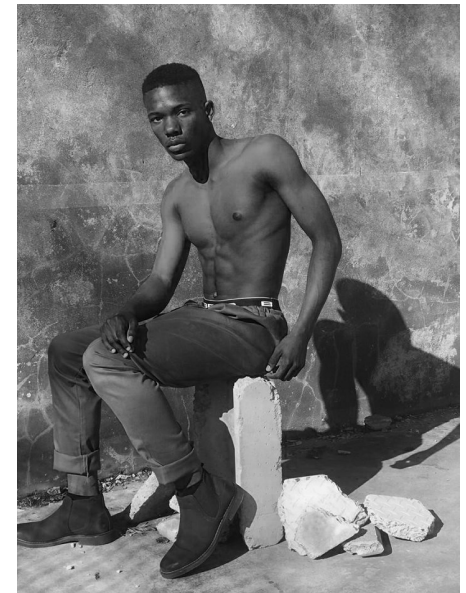

PRINCE IGBOKWE

HEIGHT 173CM/5'8" CHEST 86CM/34" WAIST 71CM/28"
COLLAR 38CM/15" SHOE 40 EU/7.5 US/7 UK HAIR BLACK EYES BROWN

My friend Ned

49 Bloem St, Cape Town City Centre, Cape Town, 8000
Tel: 9021 433 0302 | Email: ned@myfriendned.co.za