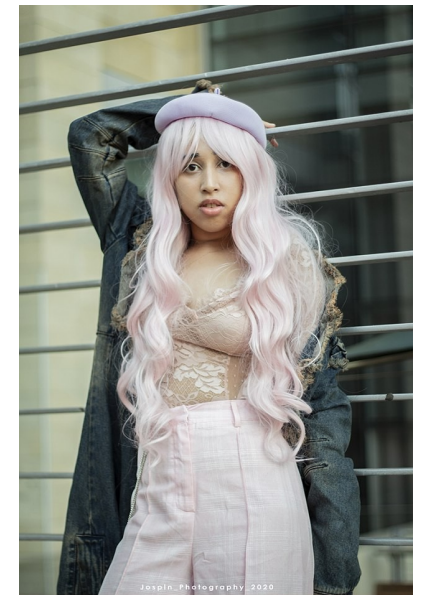

## TARA-LEIGH JURGENS

HEIGHT 157CM/5'1" BUST 81CM/32" A WAIST 63CM/25" HIPS 90CM/35.5"  
DRESS 36 EU/6 US/8 UK SHOE 39 EU/8 US/6 UK HAIR RED  
EYES BROWN